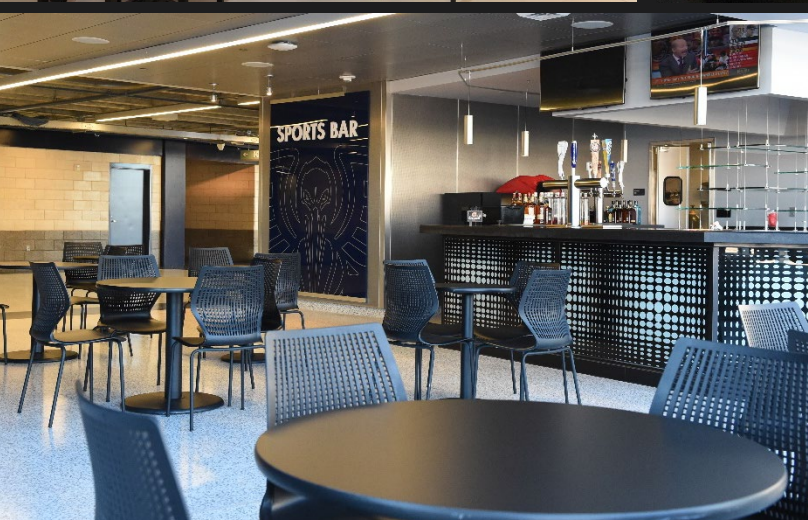

SMOOTHIE KING CENTER

General Sessions

KATRINA 10

2004 2014
KATRINA 10
RESILIENT NEW ORLEANS

As We Draw So Near To You
Would You Draw So Near To Us

Changed.

As We Draw So Near To You
Would You Draw So Near To Us