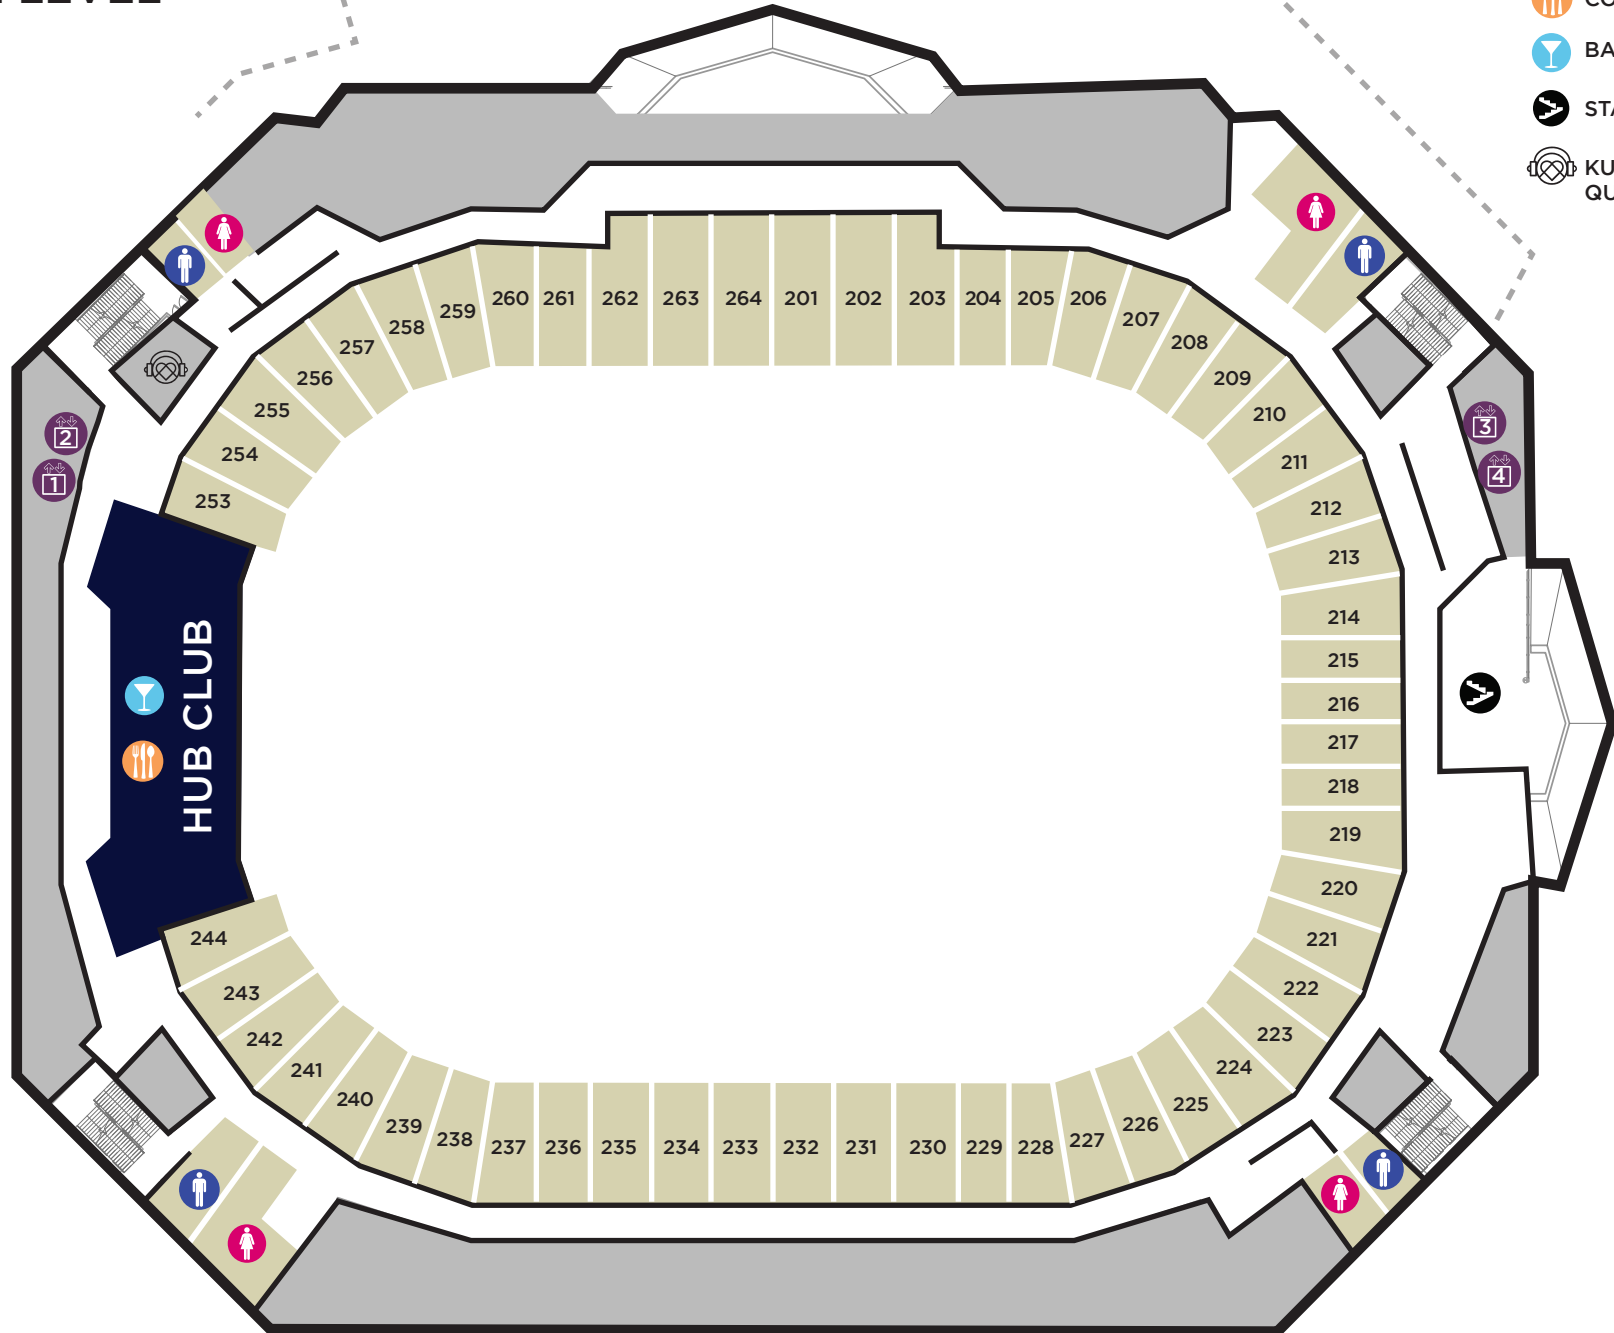

# OCHSNER HEALTH SUITE LEVEL

- ELEVATORS
- MEN'S RESTROOM
- WOMEN'S RESTROOM
- CONCESSIONS
- BAR
- STAIRS
- KULTURE CITY QUIET ROOM